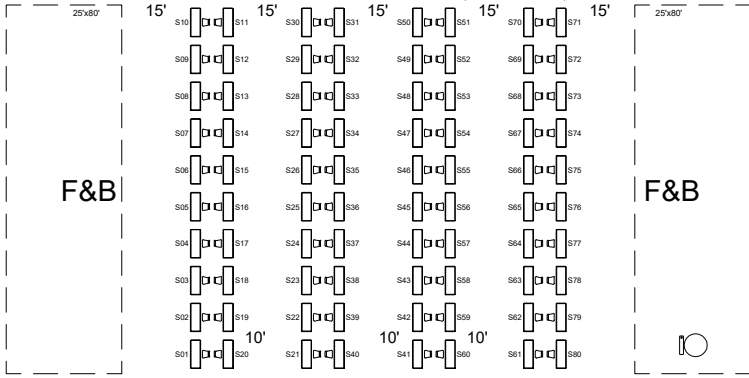

EXIT

EXIT

STEM SHOWCASE (6' Tables = 80)