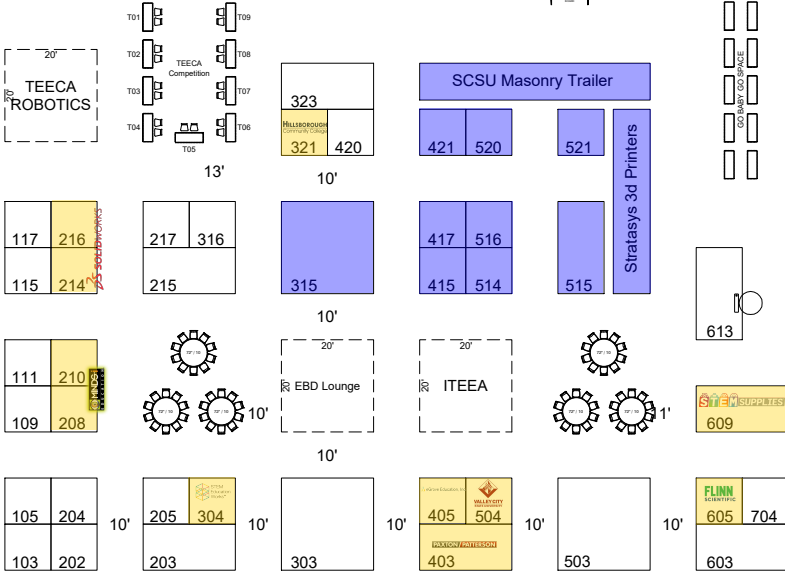

EXIT

EXIT

STEM SHOWCASE (6' Tables = 80)

EXIT

EXIT