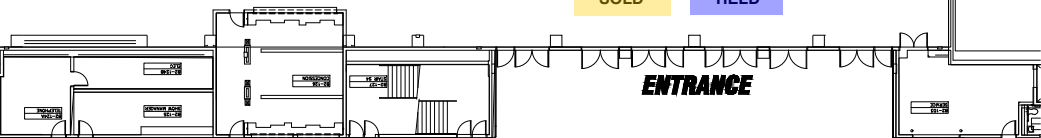

EXIT

EXIT

STEM SHOWCASE (6' Tables = 80)

EXIT

EXIT